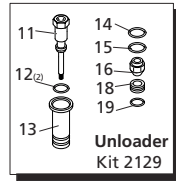

Repair Kits

Pos	Code	Description	Qty	Legend
1	1560580	Cap	1	AR20831
2	320360	Bolt M8x22	1	
3	1660210	Nut M8	1	
4	1560400	Handle	1	
5	1560420	Adjustment barrel	1	
6	1080070	Pin	1	
7	2260330	Spring guide	(310 in/lbs) 1	
8	2260140	Upper plate	1	
9	1560350	Spring	1	
10	2260340	Lower plate	1	
11	2260060	Piston	1	
12	2260100	O-Ring $\phi 6.02 \times 2.62$	2	
13	2260040	Piston guide	1	
14	740290	O-Ring $\phi 14 \times 1.78$	1	
15	394280	O-Ring $\phi 12.42 \times 1.78$	1	
16	2767290	By-pass jet	(26 in/lbs) 1	
17	2260080	Seat	1	
18	1260740	O-Ring $\phi 10.77 \times 2.62$	1	
19	2260010	Valve housing	1	
20	1560151	O-Ring $\phi 5.94 \times 3.53$	1	
21	2260030	Shutter valve	1	
22	1560140	Spring	1	
23	770130	O-Ring $\phi 20.35 \times 1.78$	1	
24	2260020	Threaded adapter 3/8" G	(354 in/lbs) 1	